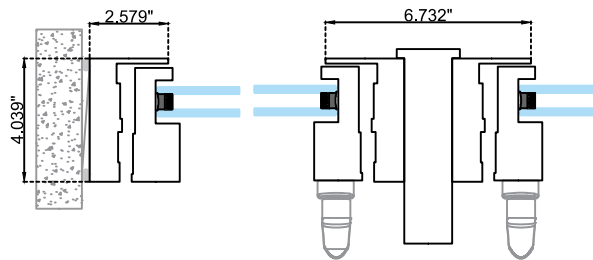

Width: 38"

Height: 130"

Glass: ¼" Solarban 70 Clear + ½" Air Spacer + ¼" Clear

• U Factor:

1.84 W/m²K

0.325 BTU / (h*ft²*°F)

FULL
FRAME
INSIDE
VIEW

HIDDEN
FRAME
INSIDE
VIEW

Vertical / Horizontal Section

Full Frame

Hidden frame
Horizontal Section

TYPES

Single Sash

Horizontal Section

Double Sash

Horizontal Section