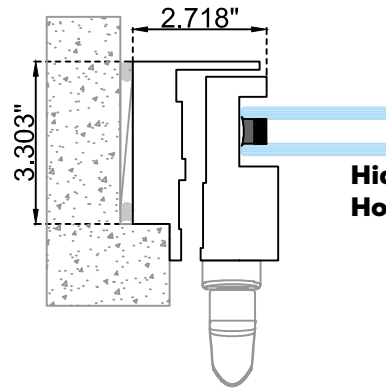

SMI Design

- Design load 110 PSF
- Max Dimensions Single Window/Door: 49" Width x 108" Height
- Glass:
 - ¼" T + 0.060 PVB + ¼" T
 - ¼" T + ½" SPACER + ¼" T + 0.060 PVB + ¼" T

Non Impact

- Design load 110 PSF
- Max Dimensions Single Window/Door: 39" Width x 108" Height
- Glass:
 - ¼" HS + ½" SPACER + ¼" HS

Width: 38"

Height: 130"

Glass: ¼" Solarban 70 Clear + ½" Air Spacer + ¼" Clear

• U Factor:

1.84 W/m²K

0.325 BTU / (h*ft²*°F)

FULL
FRAME
INSIDE
VIEW

HIDDEN
FRAME
INSIDE
VIEW

Vertical / Horizontal Section

Full Frame

Hidden frame
Horizontal Section

TYPES

Single Sash

Horizontal Section

Double Sash

Horizontal Section