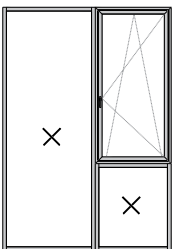

Single Sash+ Fixed