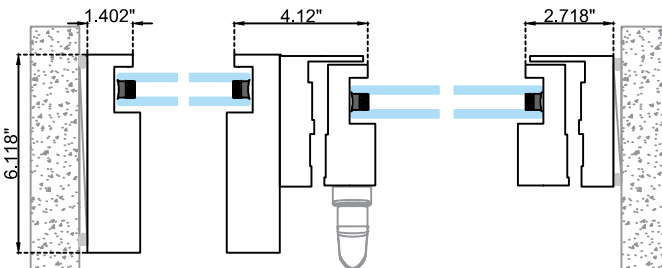

Single Sash+ Fixed

Horizontal Section