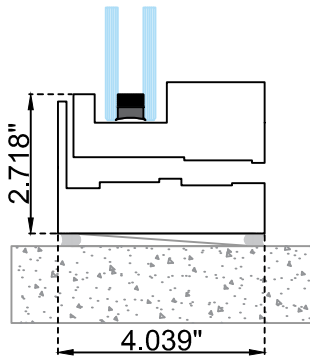

SMI Design

- Design load 110 PSF
- Max Dimensions Single Window/Door: 49" Width x 108" Height
- Glass:
 - ¼" T + 0.060 PVB + ¼" T
 - ¼" T + ½" SPACER + ¼" T + 0.060 PVB + ¼" T

Non Impact

- Design load 110 PSF
- Max Dimensions Single Window/Door: 39" Width x 108" Height
- Glass:
 - ¼" HS + ½" SPACER + ¼" HS

Width: 38"

Height: 130"

Glass: ¼" Solarban 70 Clear + ½" Air Spacer + ¼" Clear

• U Factor:

1.84 W/m²K

0.325 BTU / (h*ft²*°F)

FULL
FRAME
INSIDE
VIEW

HIDDEN
FRAME
INSIDE
VIEW

Vertical / Horizontal Section

Full Frame

Hidden frame
Horizontal Section

TYPES

Single Sash

Horizontal Section

Double Sash

Horizontal Section