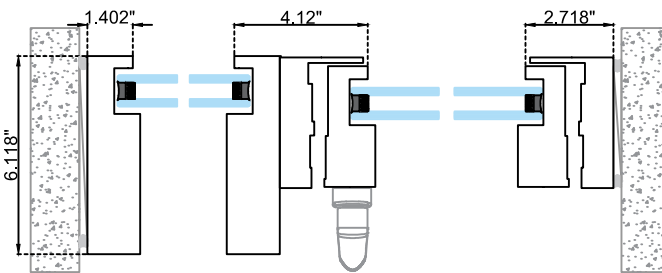

Single Sash + Fixed

Horizontal Section