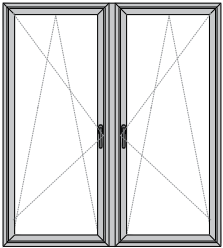

KA 4016 T/T IN TILT AND TURN / INWARD OPENING/ JULIET BALCONY

Our beautiful KA line is designed to give your project a minimalist look that highlights the exterior view rather than the system frames. Even with such minimal frames, they meet all hurricane safety standards.

Specifications

- Inward opening / tilt turn window and balcony door
- Works as an integral system with all KA products
- Thermally broken
- Hurricane resistant LMI/SMI
- Multi point lock system
- Internal hidden frame option
- Hidden Sash
- Hidden Hinges
- Bicolor Option

Width: 38"

Height: 130"

Glass: ¼" Solarban 70 Clear + ½" Air Spacer + ¼" Clear

• U Factor:

1.84 W/m²K

0.325 BTU / (h*ft²*°F)

FULL
FRAME
INSIDE
VIEW

HIDDEN
FRAME
INSIDE
VIEW

Vertical / Horizontal Section

Full Frame

Hidden frame
Horizontal Section

TYPES

Single Sash

Horizontal Section

Double Sash

Horizontal Section